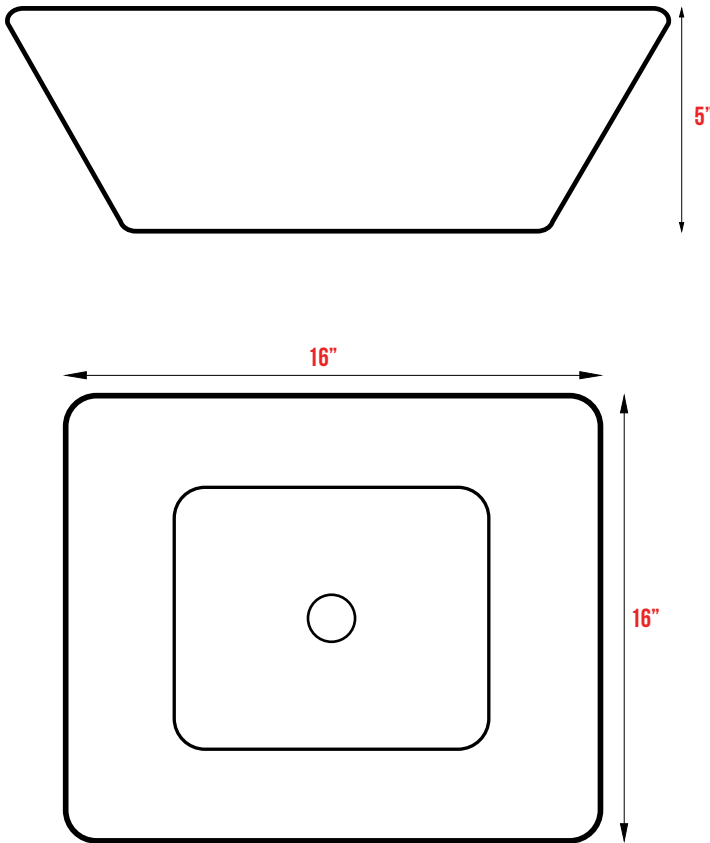

Havasu White Ceramic Square Vessel Bathroom Sink with
Pop Up Drain

FEATURES

Nonporous glossy surface, easy to clean, and highly durable.

Contemporary, timeless design, simplistic and elegant compatible with all bathroom settings

Above-counter installation for open countertop and clean look

Polished Chrome finished Pop up Drain included.

Predrilled Standard 1 3/4 for the drain.

	Height	Depth	Width
inches	5"	16"	16"
mm	127	406.4	406.4